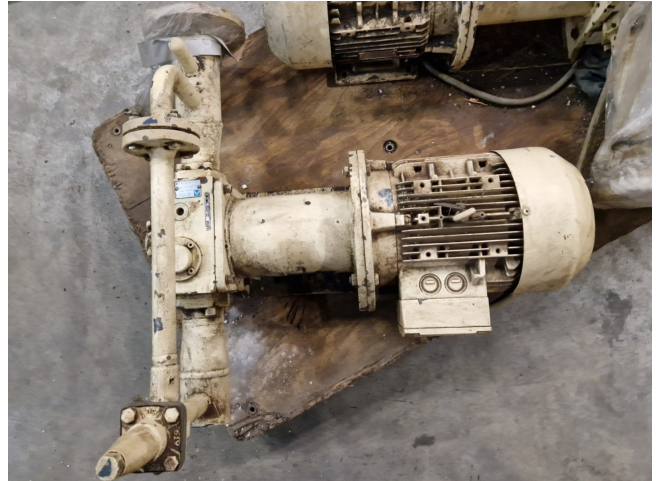

Tuthill 1022/009

Specifications

Marque	Tuthill
Type	1022/009
Puissance max. (kW)	6,3
Stock	2

Description

Used Tuthill 1022/009

Used Tuthill 1022/009 liquid pump with Siemens 1 LA7130-4AA66-Z electro motor - 50/60 Hz - 5,5/6,3 kW - 1455/1755 RPM. The pump has following specifications: Pmax: 6,3 kW. Dimensions: 800x800x600 mm (LxWxH).